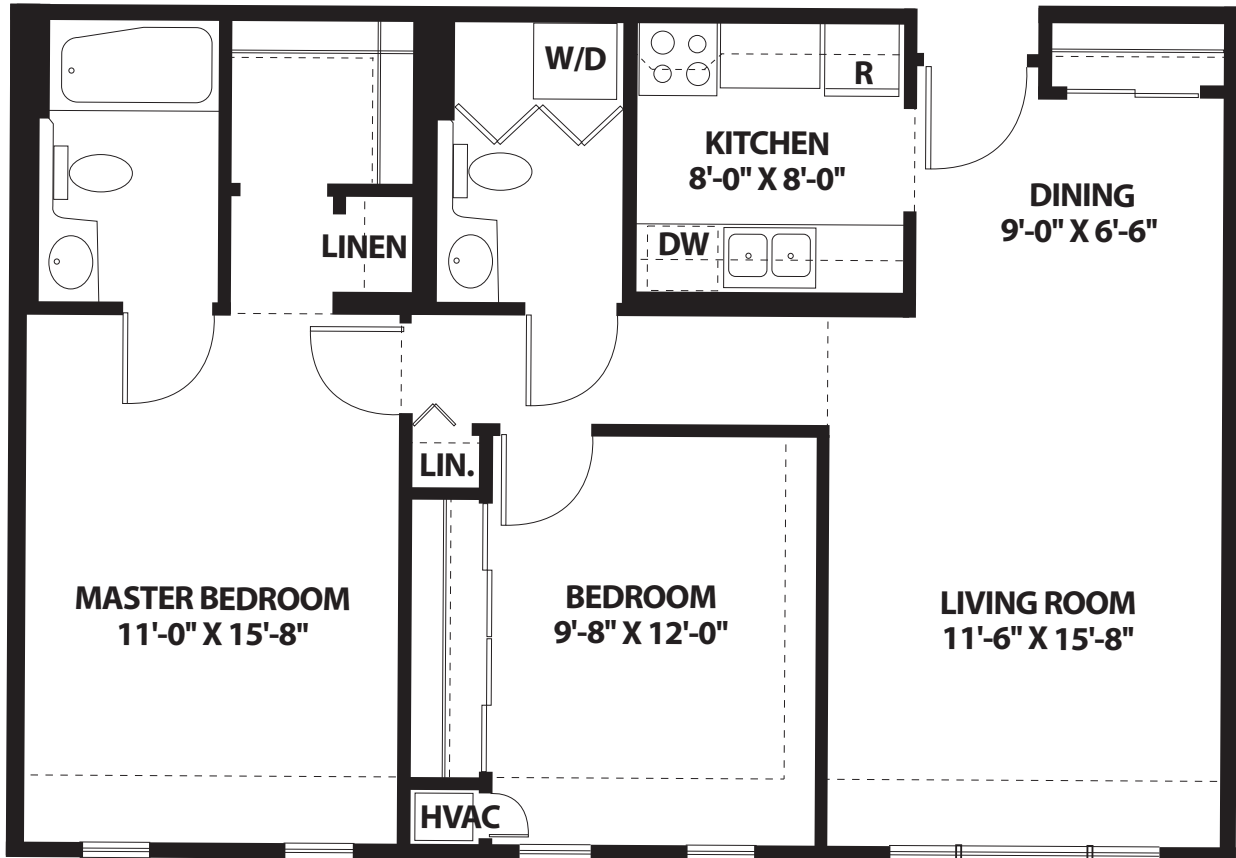

SALISBURY

Dimensions and ceiling heights may vary slightly.

922 Sq. Ft.

80 Heritage Road • Southbury, CT 06488
(203) 267-2835 or toll-free (866) 817-8935 • PomperaugWoods.com

Managed by Life Care Services®