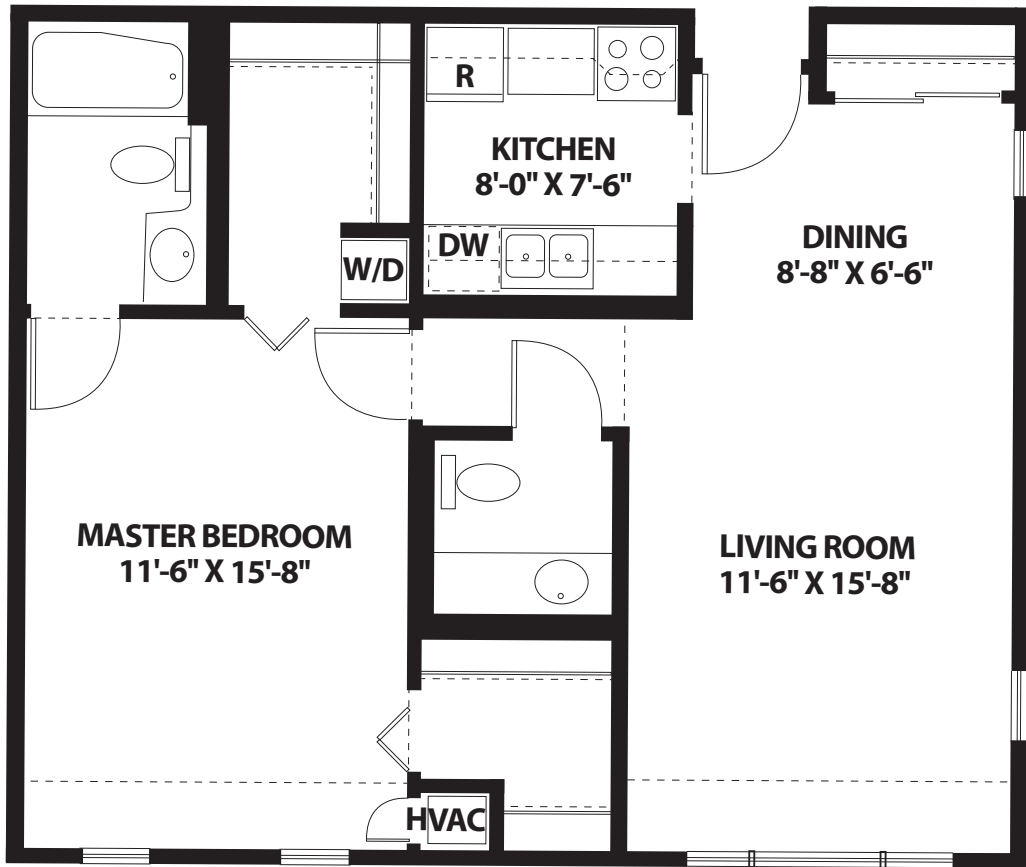

WINDSOR

Dimensions and ceiling heights may vary slightly.

722 Sq. Ft.

POMPERAUG
WOODS
LIVE UPLIFTED. 

80 Heritage Road • Southbury, CT 06488
(203) 267-2835 or toll-free (866) 817-8935 • PomperaugWoods.com