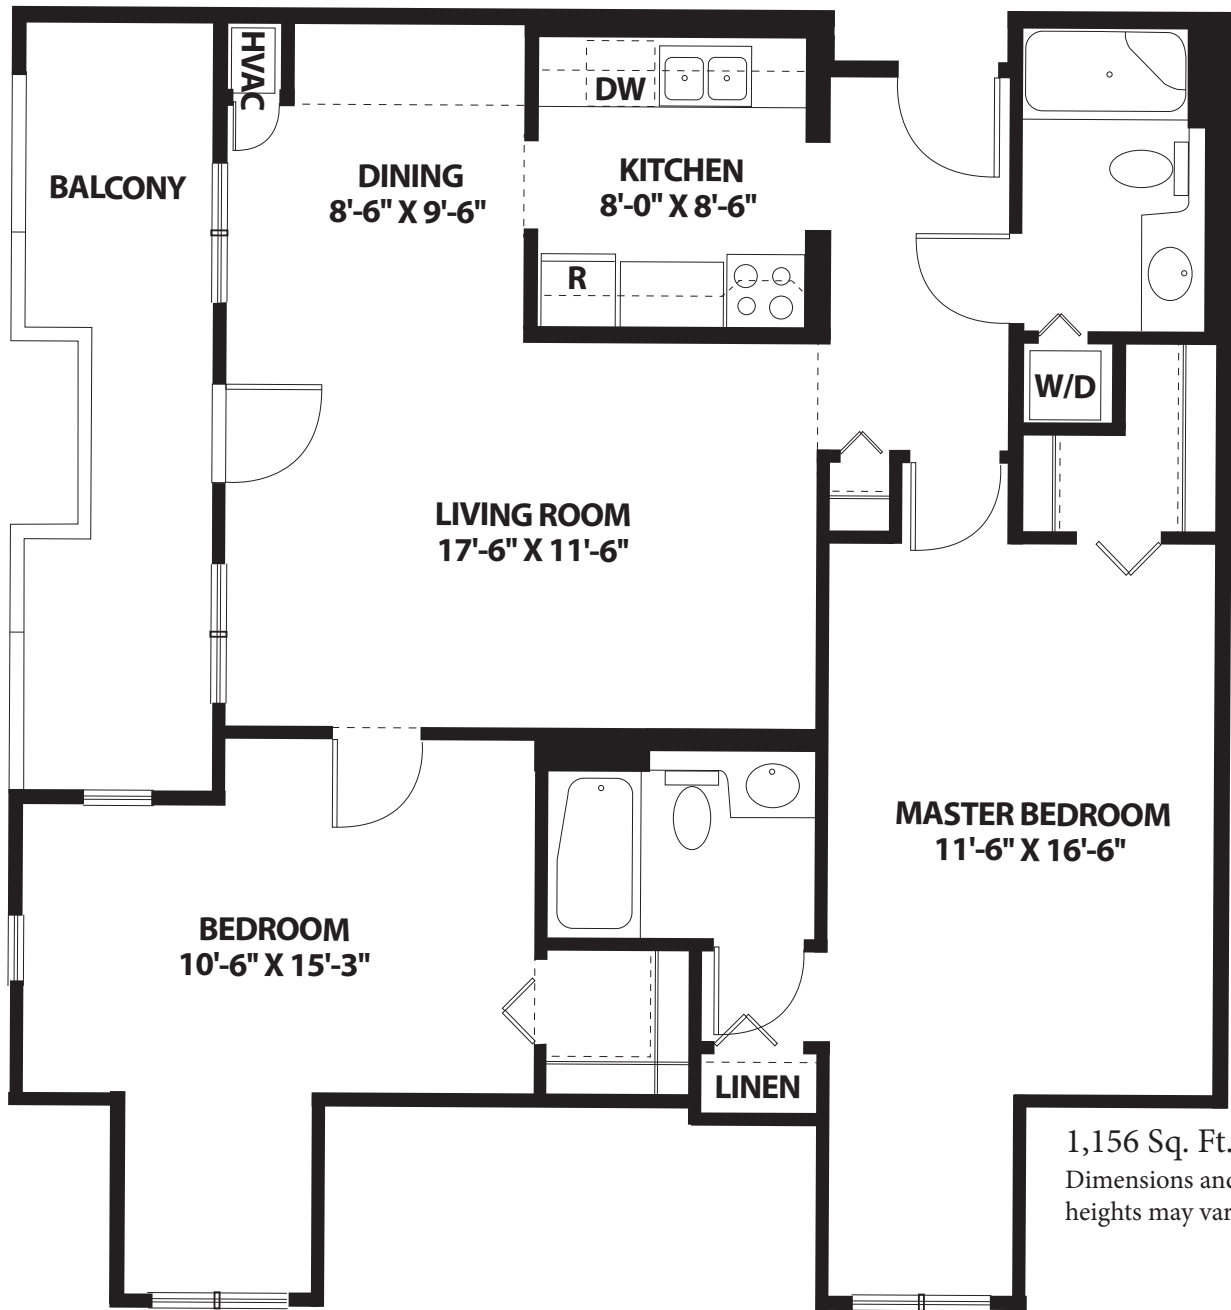

# REDDING

**POMPERAUG  
WOODS**  
LIVE UPLIFTED. 

80 Heritage Road • Southbury, CT 06488  
(203) 267-2835 or toll-free (866) 817-8935 • PomperaugWoods.com

Managed by  Life Care Services®

Pomperaug Woods is Southbury's only not-for-profit *LifeCare* community.