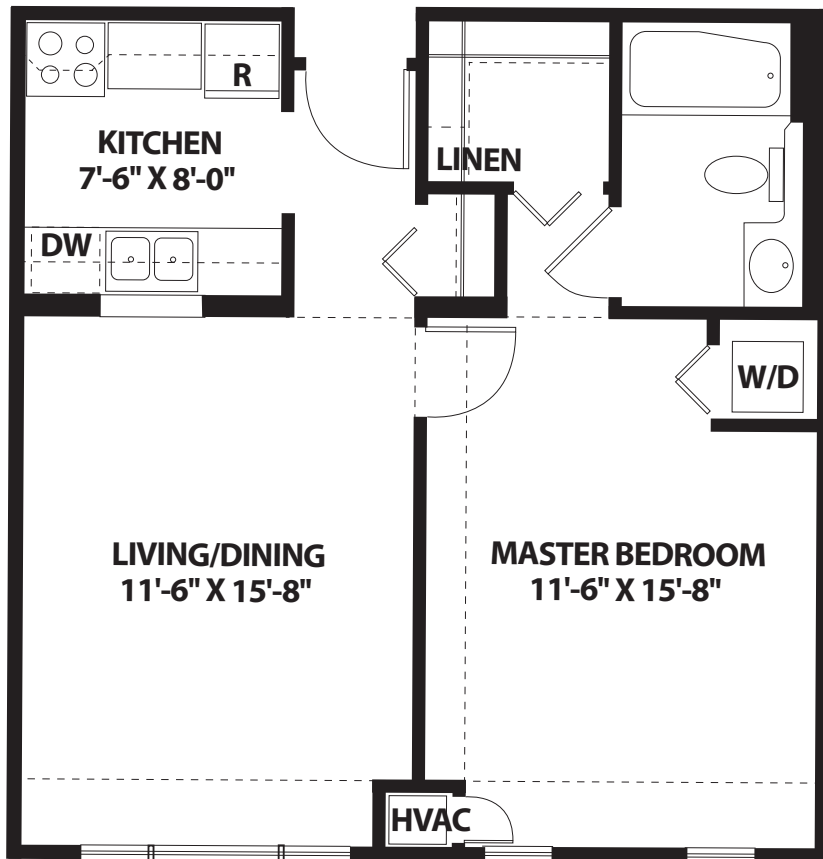

# PUTNAM

Dimensions and ceiling heights may vary slightly.

623 Sq. Ft.

POMPERAUG  
WOODS  
LIVE UPLIFTED. 

80 Heritage Road • Southbury, CT 06488  
(203) 267-2835 or toll-free (866) 817-8935 • PomperaugWoods.com