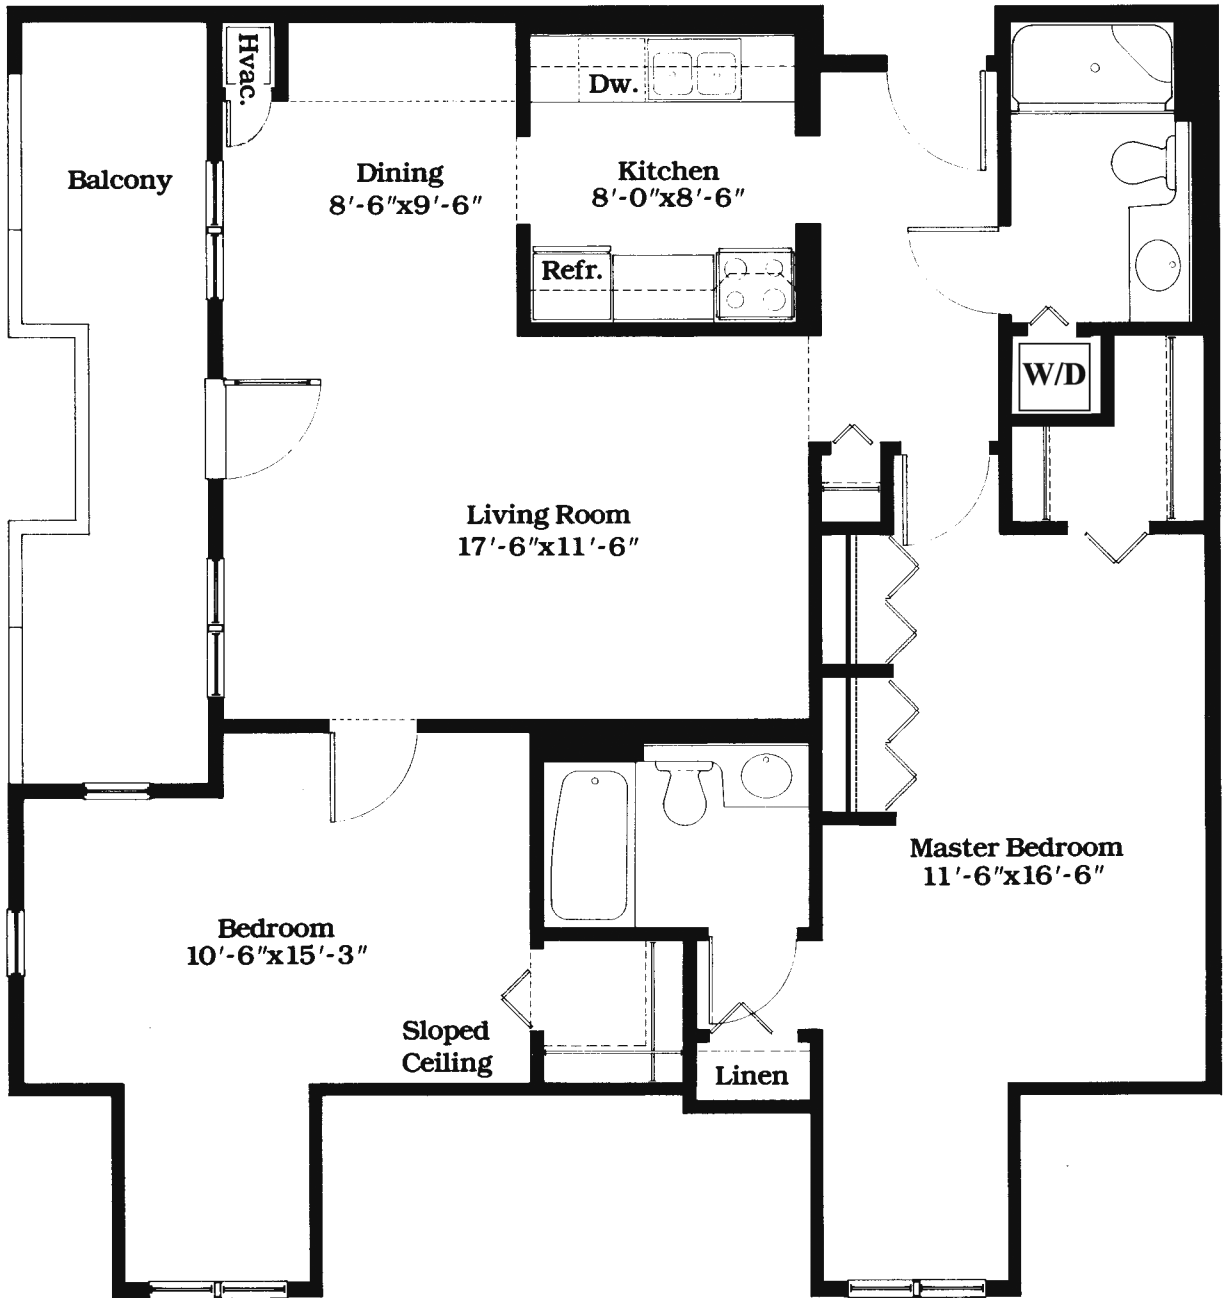

# REDDING

Dimensions and ceiling heights may vary slightly

1156 Sq. Ft.