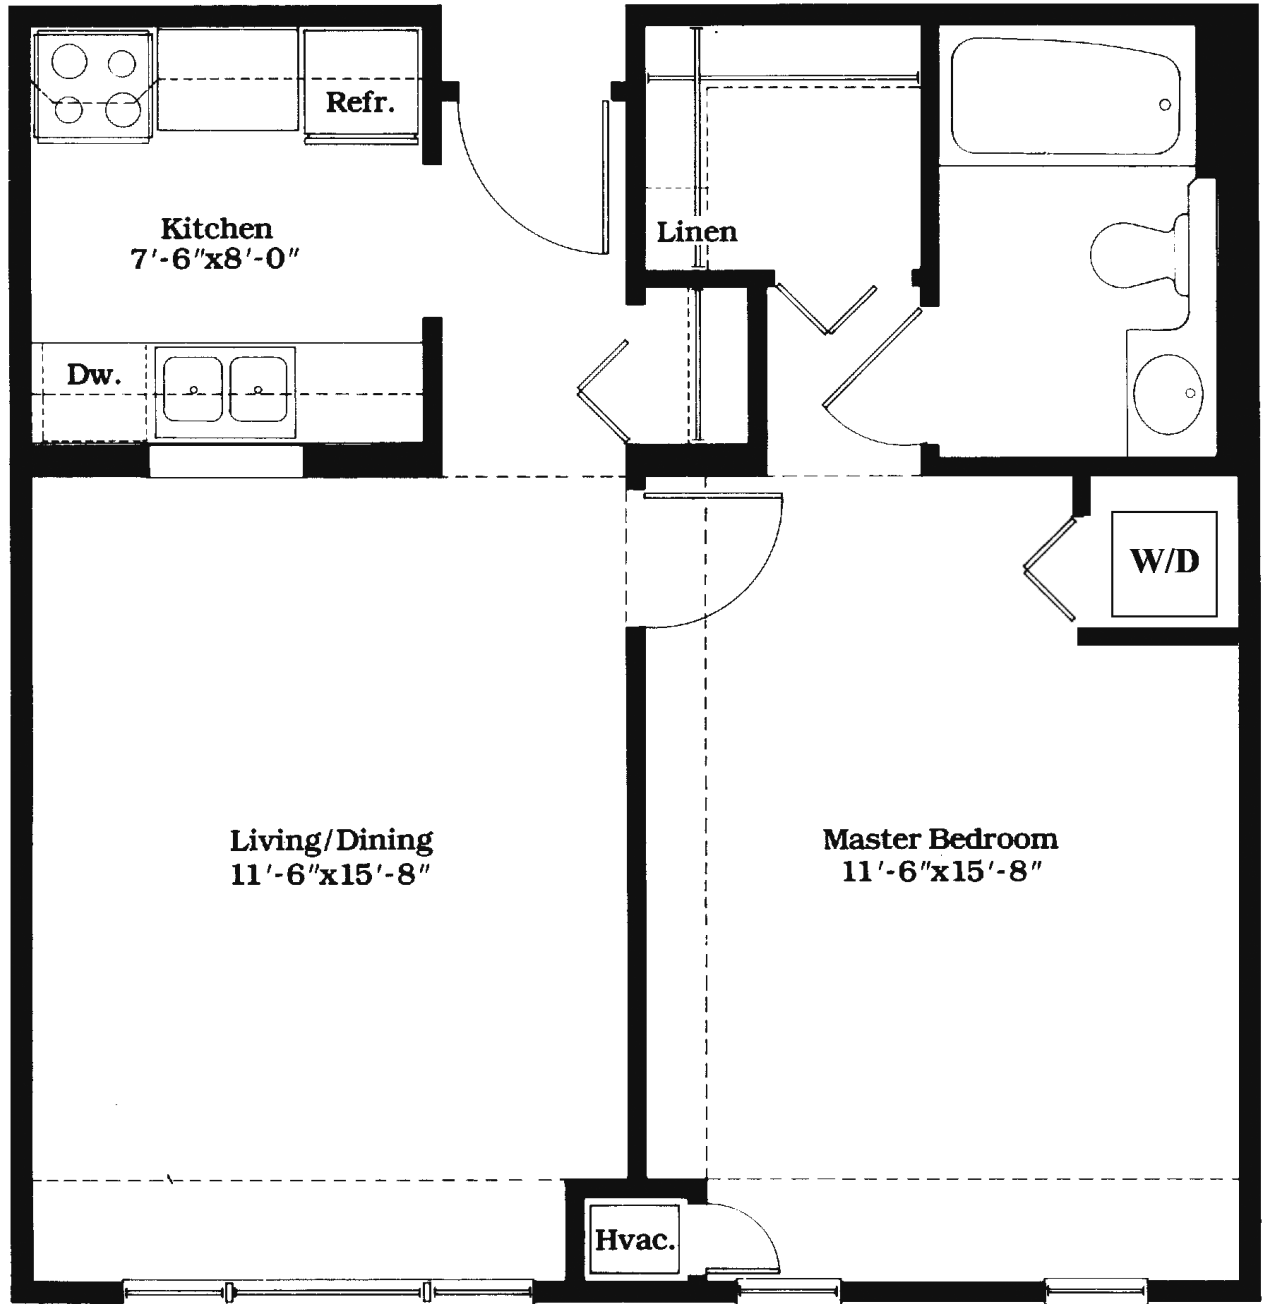

PUTNAM

Dimensions and ceiling heights may vary slightly

623 Sq. Ft.

POMPERAUG WOODS

80 Heritage Road • Southbury, CT 06488
(203) 262-6555 or toll-free (866) 817-8935 • www.PomperaugWoods.com

Managed by  Life Care Services™
Pomperaug Woods is Southbury's only not-for-profit community.